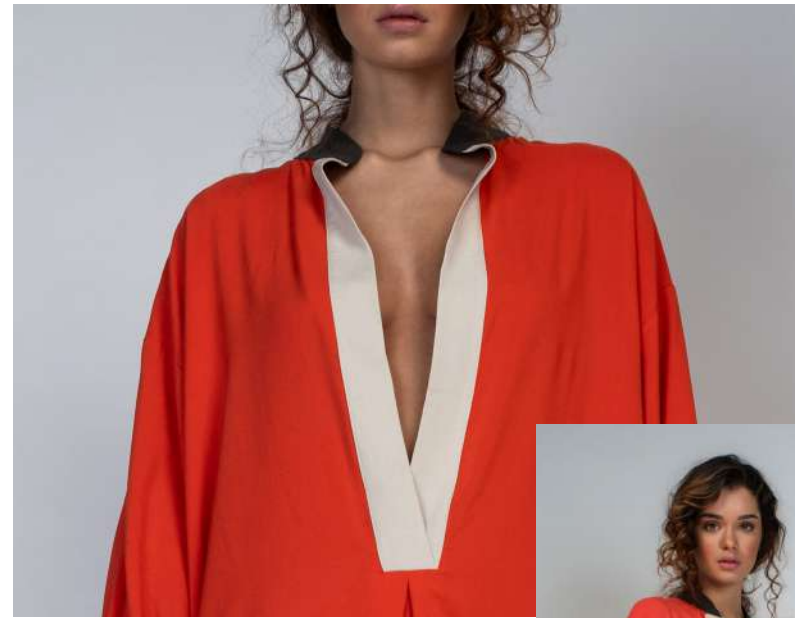

Name: **Magical**
Description: Maxi Dress & Embroderie
Color: Lava / Azure / Black / White
Size: S/M - M/L
Code: W-DRE-132