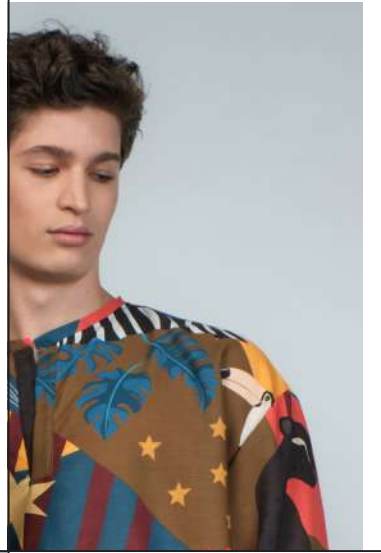

Name: Bliss
Description: Blouse
Color: Tropical Print
Size: O/S
Code: M-BLO-108