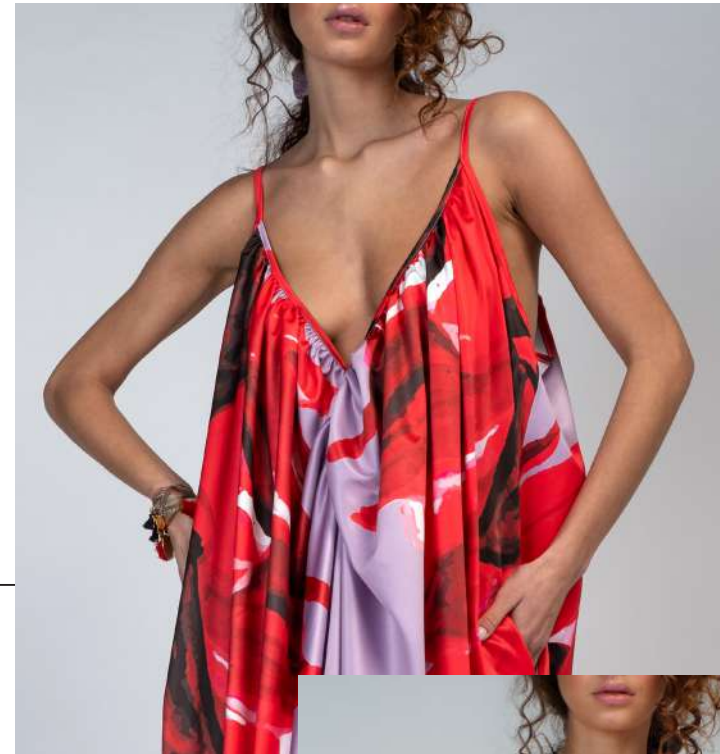

Name: Horizon  
Description: Kimono  
Color: Print Eye Catching  
Size: O/S  
Code: W-KIM-120

Name: Fusion  
Description: Mini Dress  
Color: Print Ocean  
Size: S/M - M/L  
Code: W-DRE-121

Cheers to Chic