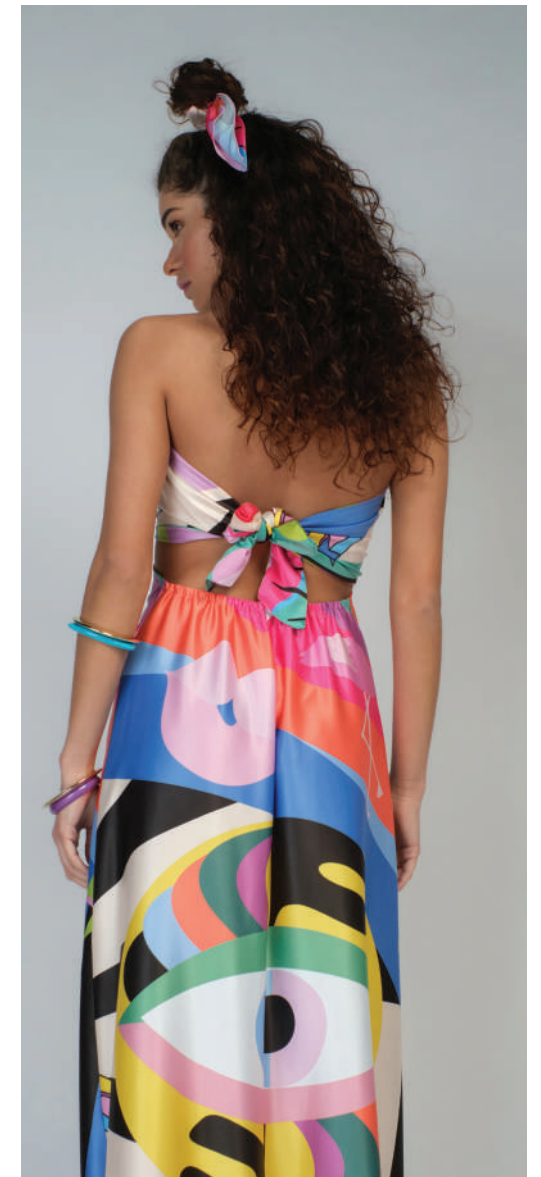

# Eye Catching

Name: Kisses  
Description: Shirt & Pants Set  
Color: Print Eye Catching  
Size: S/M - M/L  
Code: W-SET-116

Name: **Blaze**  
Description: Maxi Dress  
Color: Print Eye Catching  
Size: S/M - M/L  
Code: W-DRE-117