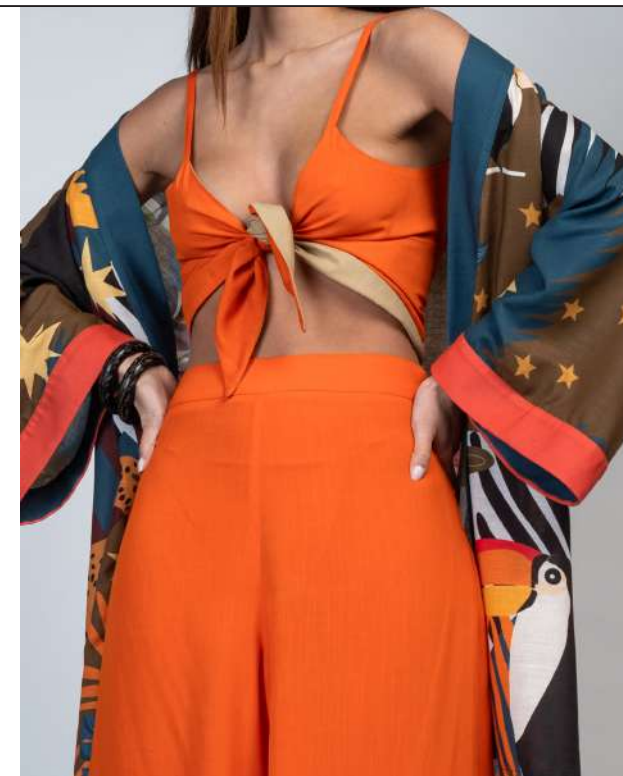

Name: **Mango**
Description: Top Double Face
Color: **Beige / Mango / Lime**
Size: O/S
Code: **W-TOP-109**