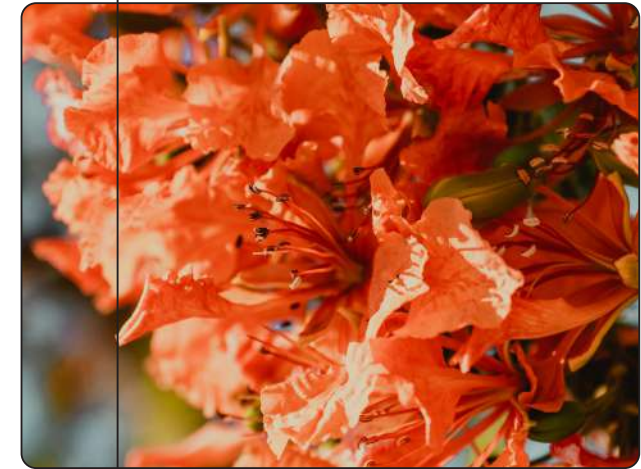

Name: **Mango**
Description: Top Double Face
Color: **Beige / Mango / Lime**
Size: O/S
Code: **W-TOP-109**

Chill Vibes, Bold Styles