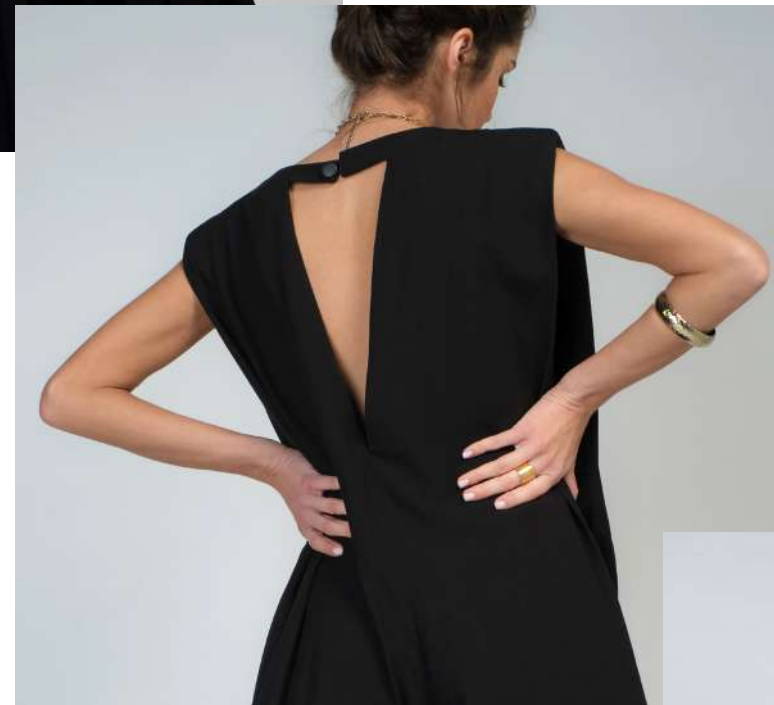

Name: Tide
Description: Jumpsuit
Color: Lava / Azure / Black / White
Size: S/M - M/L
Code: W-JUM-137